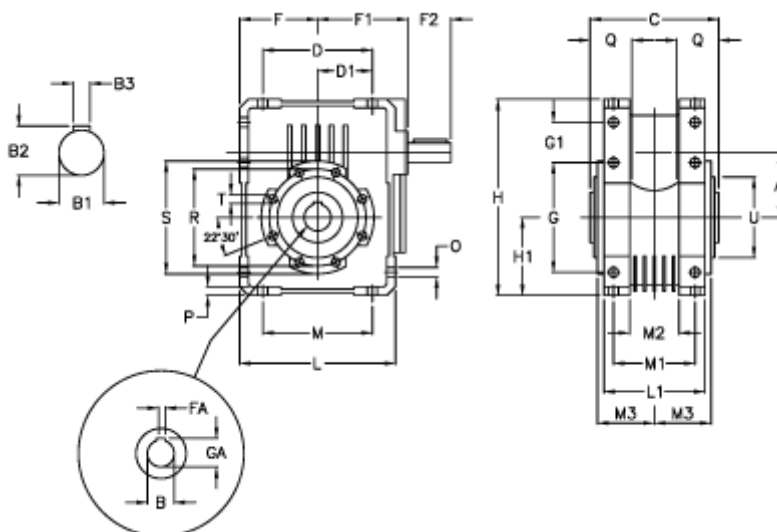

Article number: 3922063045700

Description: Worm gear with solid input shaft
W 63U-45-HS unassembled

Measures

A = 62.17	Description = W 63U-xx-HS	H = 182.5	O = 9.0
B = 25	F = 72.5	H1 = 72.5	P = 8
B1 = 18	F1 = 110.5	L = 145	Q = 35
B2 = 20.5	F2 = 40	L1 = 94	R = 90
B3 = 6	FA = 8	M = 102	S = 105
C = 120	G = 102	M1 = 76	T = M8x14
D = 102.0	G1 = 37.5	M2 = 46	U = 75
D1 = 51.0	GA = 28.3	M3 = 53.0	